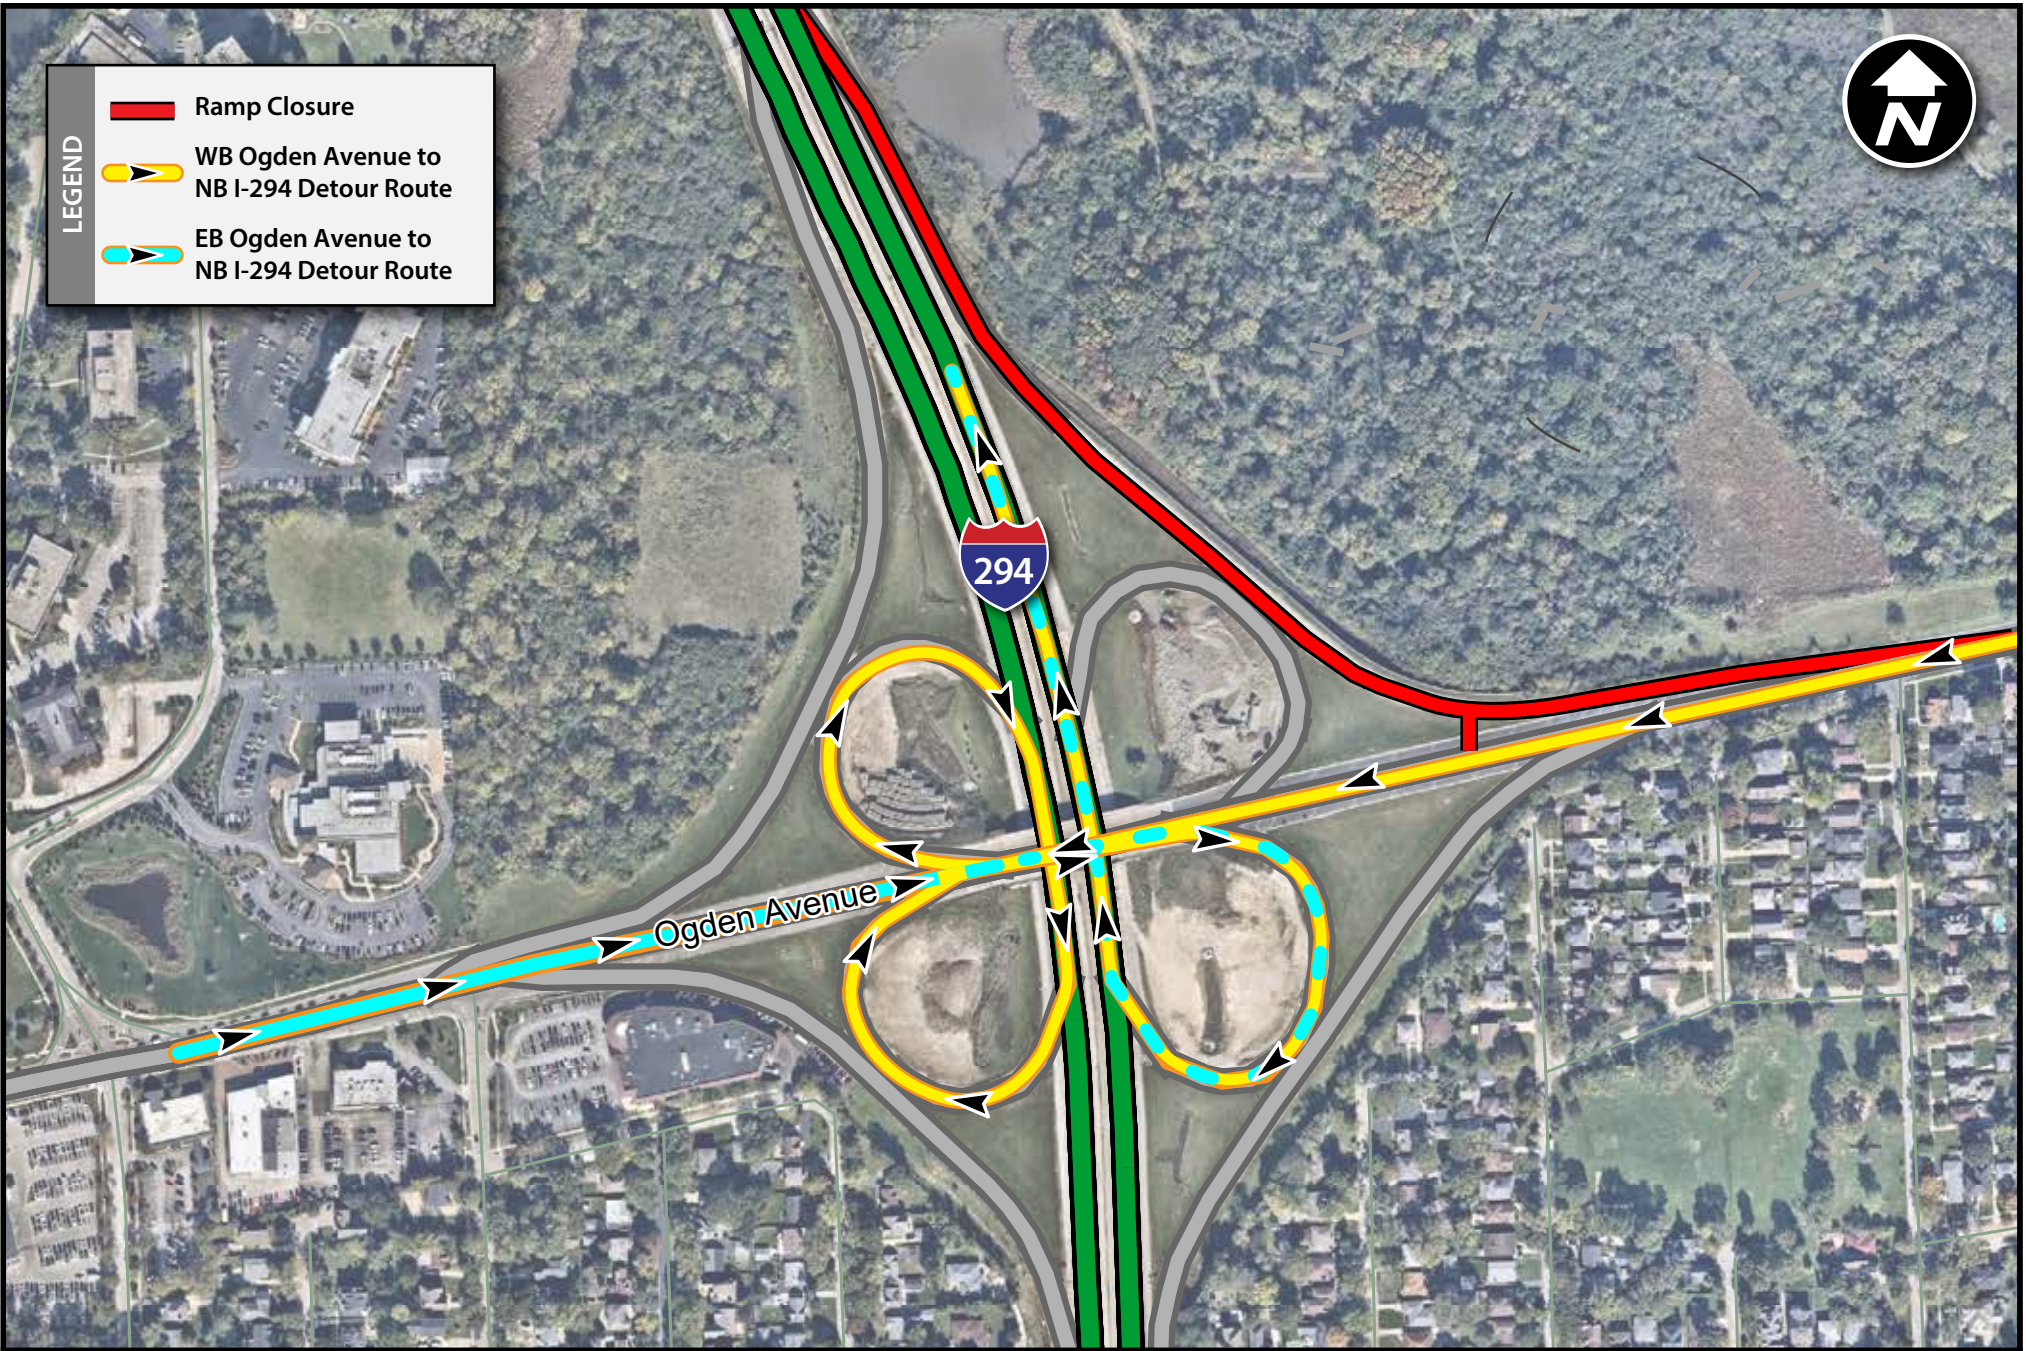

LEGEND

-  Ramp Closure
-  WB Ogden Avenue to NB I-294 Detour Route
-  EB Ogden Avenue to NB I-294 Detour Route

CENTRAL TRI-STATE TOLLWAY (I-294)

EB and WB Ogden Avenue to NB I-294 Detours

MOVE
ILLINOIS

Updated: 10/11/23